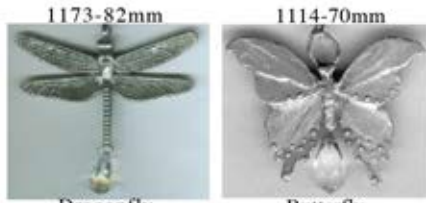

Traditional Hanging Pewter Styles

Featured Best Sellers

Sun Wolf Howling Eagle

Dragonfly Butterfly

Moon Indian Wolf Cherub & Cat Humbird/Flower 1106-85mm Fairy 1108-75mm Unicorn 1109-90mm Wizard

Castle 1112-80mm Hummingbird Mermaid Kitty & Moon Fairy Gypsy

Lead Free Designs

#1 Best Selling Hanging Pewter

1127

The Most Fierce Dragon Ever !!

Mermaid Elephant Trick Horse Man in Moon Dragon Full Body 3-D Angel Circling Dolphins Cross Hummingbird

Caution !! Sticker shock on the LOW Side!!