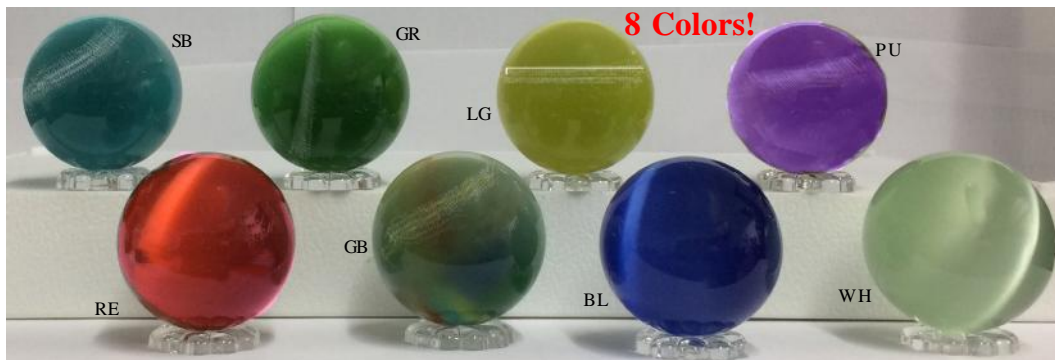

Plus, you have to see these bubble balls on one of our LED light bases. Oh My, the effect is mind blowing!

4061 What a Value!

4082 7 light LED-mirror top

4081 Battery or Electric

3940 Bubble Ball

ART #	SIZE	REG	SALE	SAVE
3940	50mm	2.56	\$1.29	50%
3940	80mm	6.75	\$3.99	41%
3940	100mm	11.95	\$6.99	42%
3940	120mm	21.57	\$12.94	40%
3940	150mm	31.95	\$18.99	41%

LED Light Bases

ART #	Description	REG	SALE	SAVE
4061	3 LED Light Base	\$1.75	\$1.25	29%
4082	7 LED Light Base	\$5.75	\$2.88	50%
4081	LED cord/battery	\$8.00	\$2.99	63%

Cat Eye Balls

Beautiful smooth colored balls with an alluring streak

ART #	SIZE	EACH	SALE	SAVE
3945	90mm	9.45	\$5.99	37%

Color Codes:
 SB-Sea Blue; LG-Luminous Green;
 GR-Green; Green;
 PU-Purple
 RE-Red; GB-Green w/ hints of blue;
 BL-Sapphire; WH-White

ICE has bases for balls as low as \$0.42/pc
 Find them on Page 23 of online or hard copy catalog