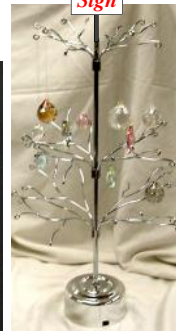

FIXTURES FOR HANGING PRISMS & NECKLACES

45-0950

Avail in Revolving
Brass or Display
Chrome

Stands 40"

Slowly Rotates
AC Adapter

Holds
60
prisms

Sign

45-0610S