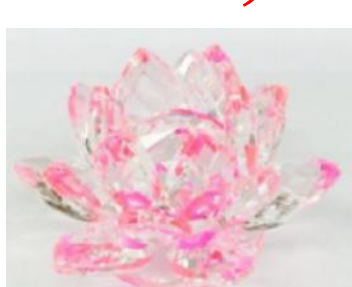

Fantastic Crystal Lotus

Your customers will be so impressed with the Stunning Beauty of these crystal lotus!! You, the business owner will be impressed as well because they're an excellent value.

8 Mesmerizing Colors, 4 Sizes

Avail on 3310-90 and 3310-140 only

Rainbow Delight- 4 colors at once

Blue Lagoon

Pretty in Pink

Perrless Purple

Minty Green

Red Rhapsody

Mellow Yellow

Clear on base base not on
Clear on base base turned on
4082 LED Light Base

Stunning Beauty

Introducing ICE's Crystal Lotus! Beautiful effects, Classic lotus design and Luminosity so high you'd swear the sun was exploding!