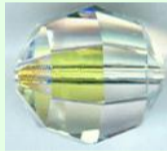

Swarovski Lead Free "SPECTRA" LINE

*Swarovski Superior Quality

*Lead Free

*Optically Pure

* No Swarovski Logo

8290-8011

8290-8025

8290-8550
Popular in both
20mm & 30mm

8290-8551

8290-8508

8290-
8621

8290-
8641

8290-
8671

8290-
8721

8290-
8741

8290-
8901